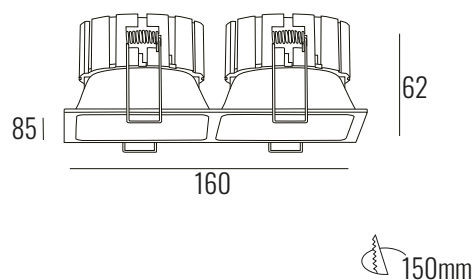

TECHNICAL DATA

TYPE

Professional LED for Interior Lighting.

OPENING/BEAM

High efficiency Ra>90 LED .

MATERIAL

Die-cast aluminum

PRO	CRI ≥ 90	
IP44		36°
220-240V 50/60Hz		50000h

Model:	Ocean
Format:	Square
Location:	Interior
Wattage:	24W
Materials:	Aluminum
Led Color:	3000K / 4000K / 6500K
Product Dimension:	85*160*62, cut out: D150mm
IP Code:	44
Fixation:	Recessed
CRI :	90
Lumen Output:	1800LM
Frequency:	50/60 Hz
Beam Angle:	36°

DIMENSION DRAW

150mm

INDOOR